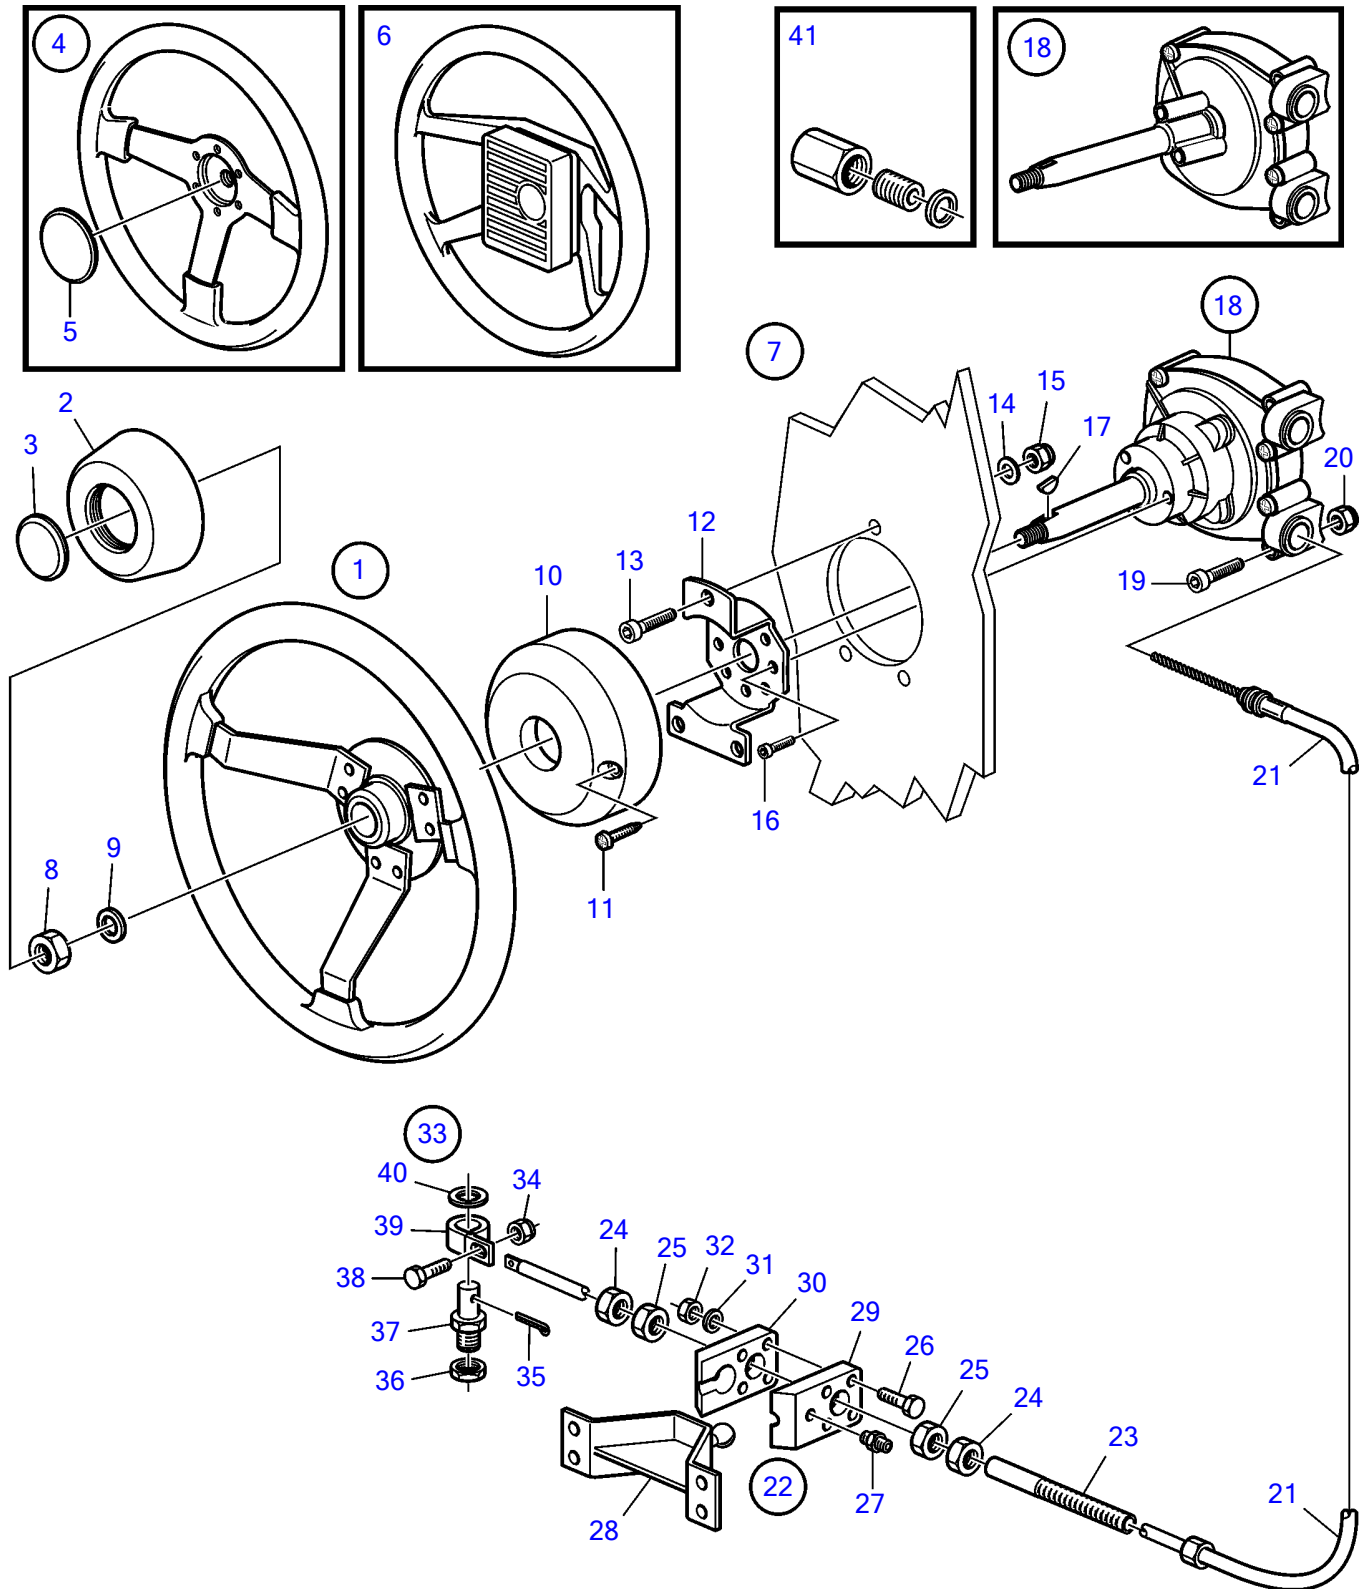

AD31L-A, AD31P-A, AD41L-A, AD41P-A, D41L-A, TAMD31L-A, TAMD31M-A, TAMD31P-A, TAMD31S-A, TAMD41H-A, TAMD41H-B, TAMD41P-A, TAMD41L-A, TAMD41M-A, TMD31L-A, TMD41L-A